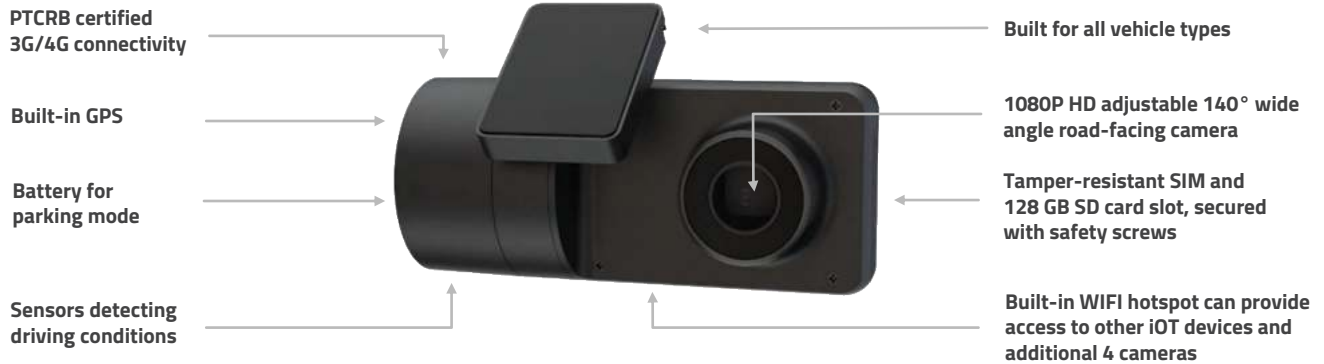

Easy 10 minute install

WIFI HOTSPOT

Easily and wirelessly connect additional vehicle cameras

KONEXIAL.COM
INFO@KONEXIAL.COM

80% of car crashes are attributed to distracted drivers

Commercial fleet accident rate reaches 20%

Good News! Distracted driving is preventable.

MY20 LogiCam Front View

MY20 LogiCam in Cab View

MY20 LogiCam Cloud Service

- Manage all your vehicles from a secured cloud dashboard
- Get instant access to live video and video retrievals, for each vehicle, stored in the cloud for 30 days
- View vehicle GPS route tracking, details, and history logs
- Receive email alerts of harsh driving incidents
- Set permission and roles for data and users access control
- Supported by fully redundant media servers with 99.99% uptime