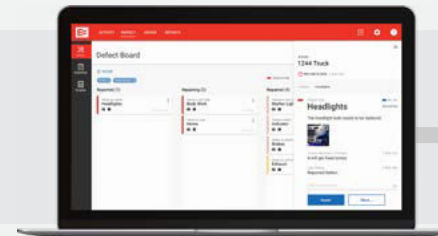

## **Connected drivers, digital data**

- ✓ Mobile dispatch integrated with TMS
- ✓ Driver workflow with integrated truck routing
- ✓ Digital capture of signature, images and forms

**REQUEST A DEMO TODAY >>** 855-503-7623 | [EROAD.COM](https://www.eroad.com)

# One fleet management platform to meet all your compliance, safety and operational needs

**EROAD Go**  
mobile driver app

**EROAD Asset Tracker**

**EROAD in-cab device**

**EROAD Clarity**  
Dashcam

## Get a total fleet management platform

From compliance to safety, managing drivers to tracking loads, EROAD's devices and solutions have your fleet covered.

## Take control of your fleet from end to end

Live truck and trailer tracking, activity history, driver safety behavior, event logs, on-road video, alerts, reports and more. Plus a 3rd-party certified ELD that puts compliance on cruise control.